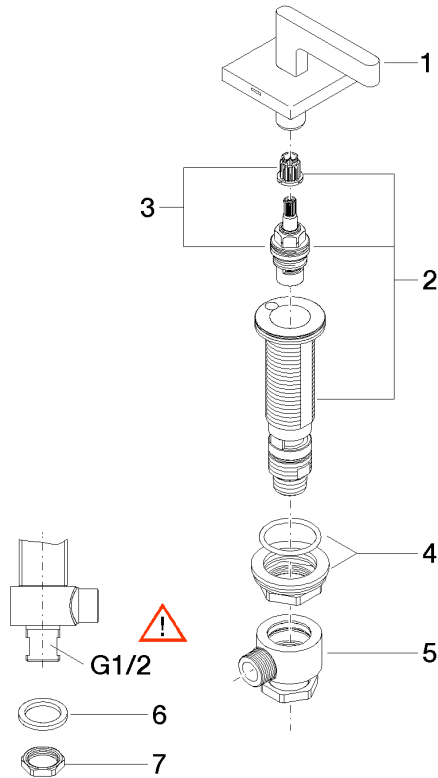

Deck valve anti-clockwise closing cold - Brushed Durabron (23kt Gold)

CL.1

20 000 716

- hole diameter 32 mm
- rosette 60 x 60 mm
- with cold marking

Fits: CL.1, CYO

	Brushed Durabron (23kt Gold)	20 000 716-28
	Chrome	20 000 716-00
	Brushed Platinum	20 000 716-06
	Dark Chrome	20 000 716-19
	Brushed Champagne (22kt Gold)	20 000 716-46
	Champagne (22kt Gold)	20 000 716-47
	Brushed Dark Platinum	20 000 716-99

20 000 716

mm [inches]

Flow rate chart

Certificates

LGA_28688.

20 000 716

Parts for other finishes can be found here: [Chrome](#)

Spare parts list

No.	Item Number	Name	Quantity used	Delivery time
1	90 20 70 057 01-28	handle (cold)	1	20
2	04 17 11 058 32 90	side panel	1	2
3	90 90 03 132 00 90	top	1	2
4	04 23 10 032 78 90	fixing set	1	2
5	04 17 11 023 10 90	distributor	1	2
6	09 30 11 059 90	disc	1	2
7	09 23 10 012 90	nut	1	2